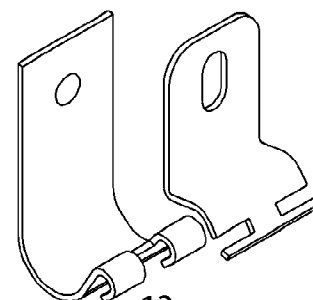

1.  
10mm Bolt

2.  
Star Handled Bolt

3.  
Rubber Shim, 3/4 " long

4.  
Rubber Shim, 3-3/4 " long

5.  
Nylon Washers

6.  
Zip Ties

7.  
Lock Washers

8.  
Steel "L" Bracket

9. 725-04913 or 10. 725-1629  
11.  
Light Housing Assembly

12.  
Adapter Wire

13.  
2-Piece Hinged Clamp

Ref #	Part Number	Qty	S/P/F	Description
1	710-1313	1		Bolt
2	N/A	1		Star Handled Bolt Not Available Separately, order 753-05959
3	N/A	1		Rubber Shim 3/4" Long Not Available Separately, order 753-05959
4	N/A	1		Rubber Shim 3-3/4" Long Not Available Separately, order 753-05959
5	N/A	2		Nylon Washers Not Available Separately, order 753-05959
6	926-0240	2	/P	Zip Ties
7	936-0171	2	/P	Lock Washers
8	N/A	1		Steel "L" Bracket Not Available Separately, order 753-05959
9	725-04913	1	S	Light Bulb 15w
10	725-1629	1		Light Bulb 12Volt
11	925-04848	1	/P	Light Housing Assembly
12	925-04872	1	/P	Adapter Wire For use on Tecumseh & Briggs Engines
13	N/A	1		2-Piece Hinged Clamp Not Available Separately, order 753-05959
13	N/A	1		2-Piece Hinged Clamp Not Available Separately, order 753-05959