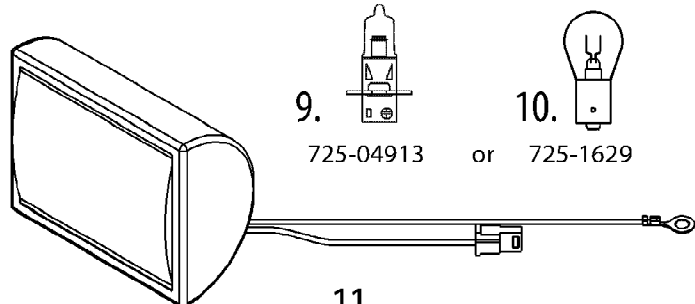

1.  
10mm Bolt

2.  
Star Handled Bolt

3.  
Rubber Shim, 3/4 " long

4.  
Rubber Shim, 3-3/4 " long

5.  
Nylon Washers

6.  
Zip Ties

7.  
Lock Washers

8.  
Steel "L" Bracket

9. 725-04913 or 10. 725-1629  
11.  
Light Housing Assembly

12.  
Adapter Wire

13.  
2-Piece Hinged Clamp

Ref #	Part Number	Qty	S/P/F	Description
1	710-1313	1		Bolt
2	N/A	1		Star Handled Bolt Not Available Separately, order 753-05959
3	N/A	1		Rubber Shim 3/4" Long Not Available Separately, order 753-05959
4	N/A	1		Rubber Shim 3-3/4" Long Not Available Separately, order 753-05959
5	N/A	2		Nylon Washers Not Available Separately, order 753-05959
6	926-0240	2	/P	Zip Ties
7	936-0171	2	/P	Lock Washers
8	N/A	1		Steel "L" Bracket Not Available Separately, order 753-05959
9	725-04913	1	S	Light Bulb 15w
10	725-1629	1		Light Bulb 12Volt
11	925-04848	1	/P	Light Housing Assembly
12	925-04872	1	/P	Adapter Wire For use on Tecumseh & Briggs Engines
13	N/A	1		2-Piece Hinged Clamp Not Available Separately, order 753-05959
13	N/A	1		2-Piece Hinged Clamp Not Available Separately, order 753-05959